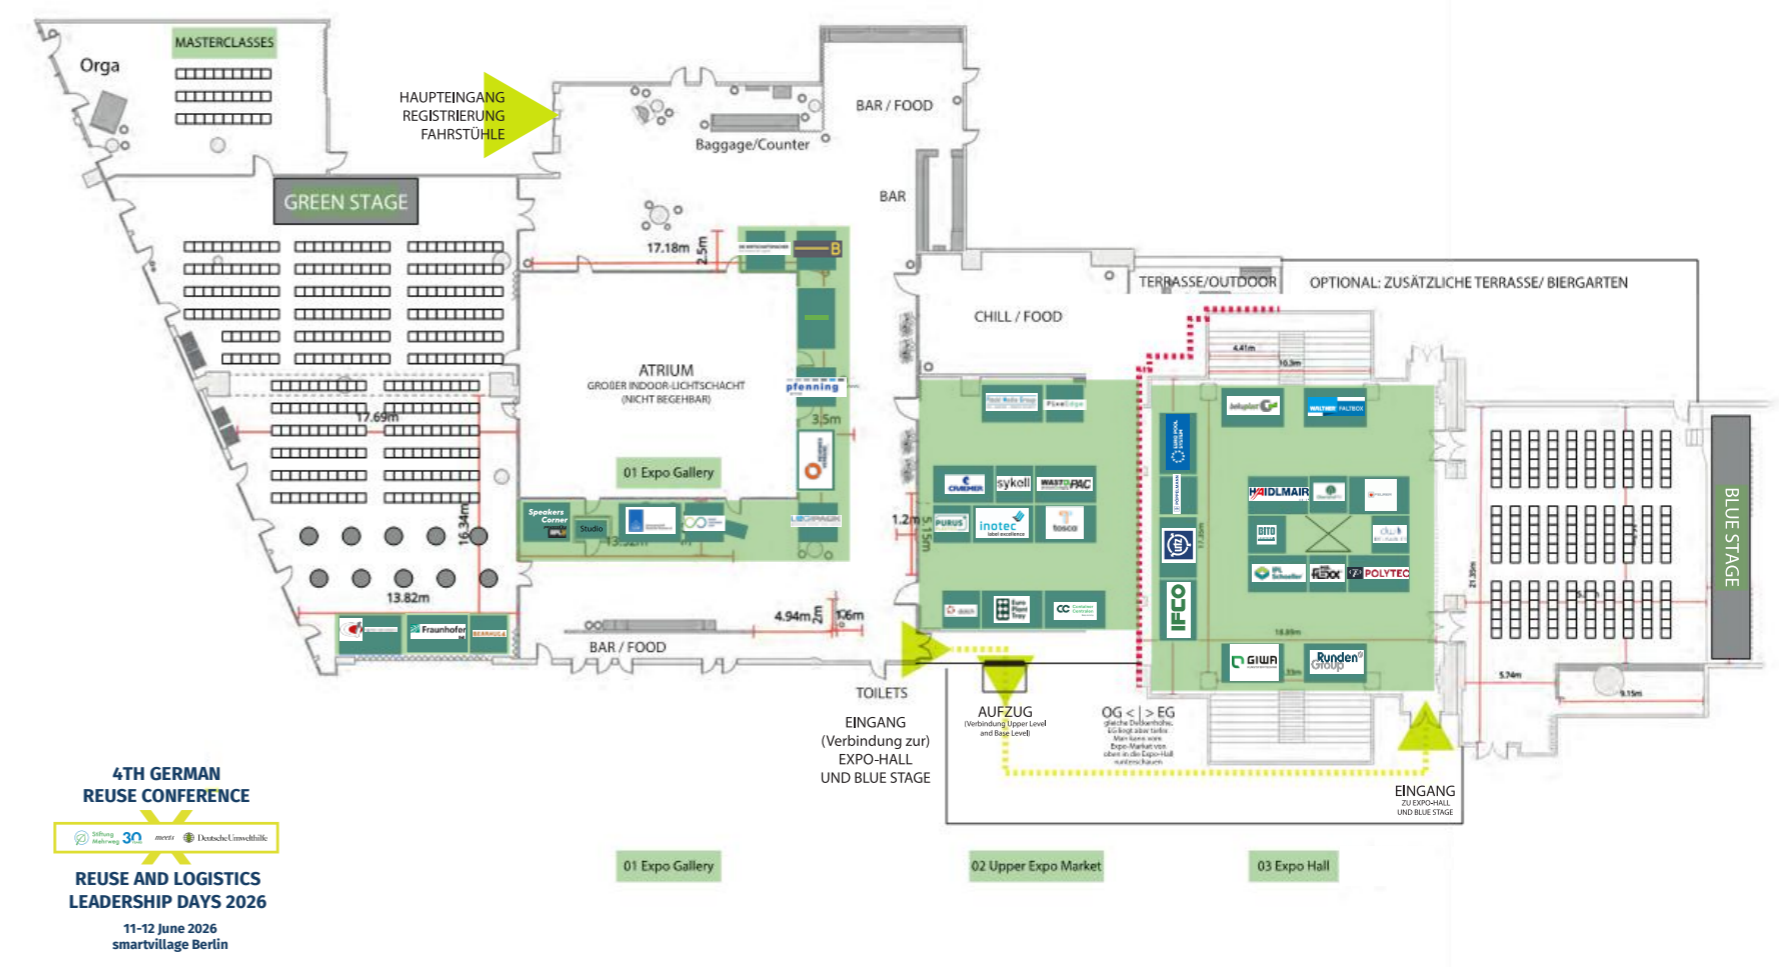

Reuse and Logistics Leadership Days 2026 & 4. German Reuse Conference

Day 1

Thursday, 11 June 2026 · smartvillage, Berlin (updated 18/05/2026)

Legend: Keynote = cream yellow background · Stage Green = green · Stage Blue = blue · Masterclass = turquoise · Break / organizational = gray · Flag = presentation language (DE / EN) · "requested" = speaker not yet confirmed · "n.n." = name not yet known

MASTERCLASS Expert rounds · registration required	
12:50–13:35	Game changer AI Kati Krimmer (Vogel-Verlag) · Prof. Dr. Jürgen Pannek (TU Braunschweig)
13:45–14:30	RFID – technology of the future Frank Linti (inotec) · Roman Plöckl (PMG) · Dominik Lemken (Walther Falbox)
14:40–15:20	Digi-Eco-Tray Jürgen Bertling (Fraunhofer Umsicht) · Dirk Bansemmer (EPT) · Carl Oldenburg (SIM)
15:30–16:15	Reuse with RFID: efficiency, hygiene & safety Sven Hennebach (Tomra) · Walter Ahn (Wasto-Pac) · n.n.
16:25–17:10	The Image of Logistics: Greater Visibility for Germany's Third-Largest Economic Sector Uwe Berndt (Die Wirtschaftsmacher)