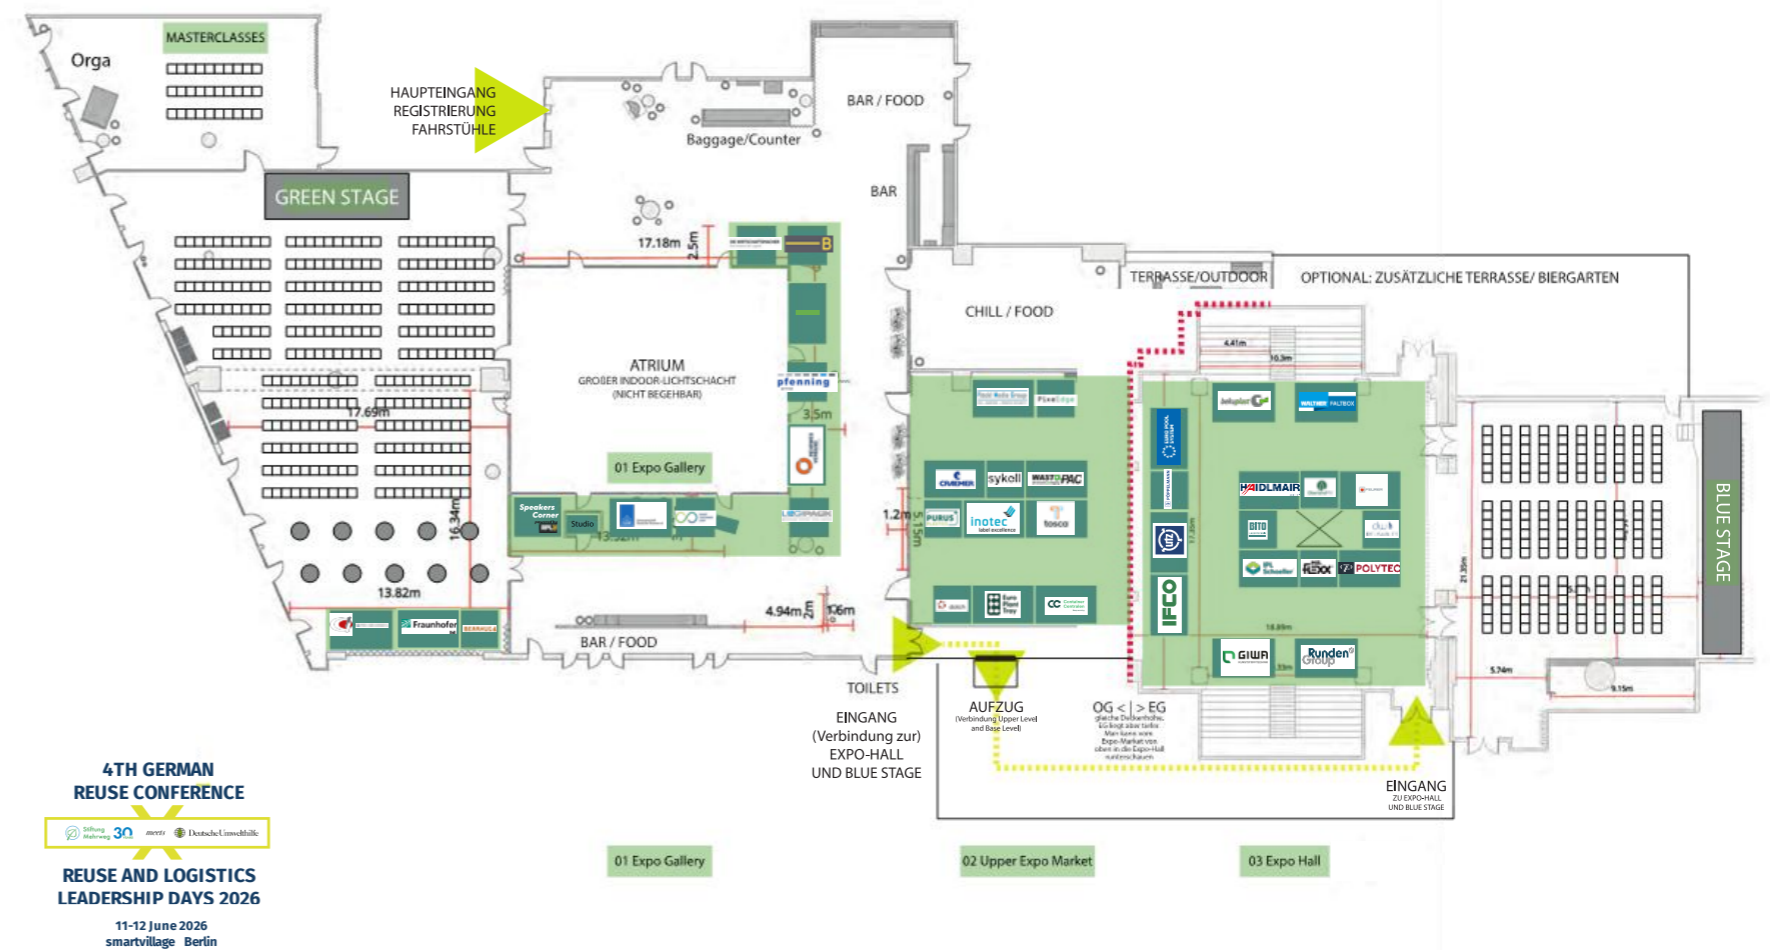

Reuse and Logistics Leadership Days 2026 & 4. German Reuse Conference

Day 1

Thursday, 11 June 2026 · smartvillage, Berlin (updated 08/06/2026)

Legend: Keynote = cream yellow background · Stage Green = green · Stage Blue = blue · Masterclass = turquoise · Break / organizational = gray · Flag = presentation language (DE / EN) · "requested" = speaker not yet confirmed · "n.n." = name not yet known

MASTERCLASS Expert rounds · registration required	
13:45–14:30	RFID – technology of the future Frank Linti (inotec) · Roman Plöckl (PMG) · Dominik Lemken (Walther Faltbody)
14:40–15:20	Digi-Eco-Tray Jürgen Bertling (Fraunhofer Umsicht) · Dirk Bansemmer (EPT) · Carl Oldenburg (SIM)
15:30–16:15	Reuse with RFID: efficiency, hygiene & safety Sven Hennebach (Tomra) · Walter Ahn (Wasto-Pac)
16:25–17:10	The Image of Logistics: Greater Visibility for Germany's Third-Largest Economic Sector Uwe Berndt (Die Wirtschaftsmacher)